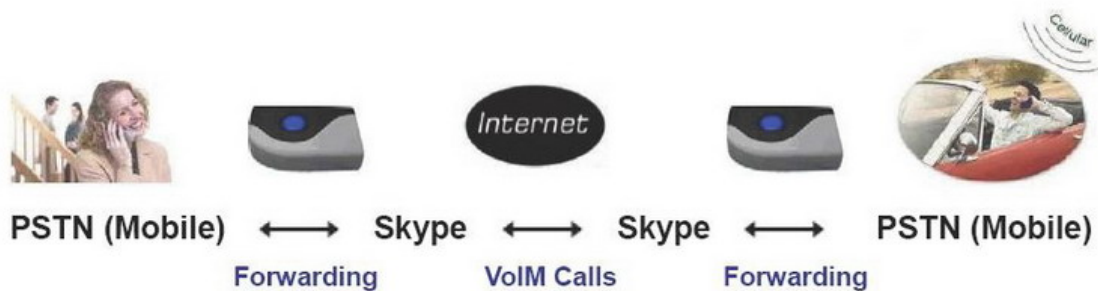

- Support call waiting (Skype ↔ PSTN) .

- **Support call forwarding: forward incoming PSTN to Skype or forward incoming Skype to Skype/PSTN.**